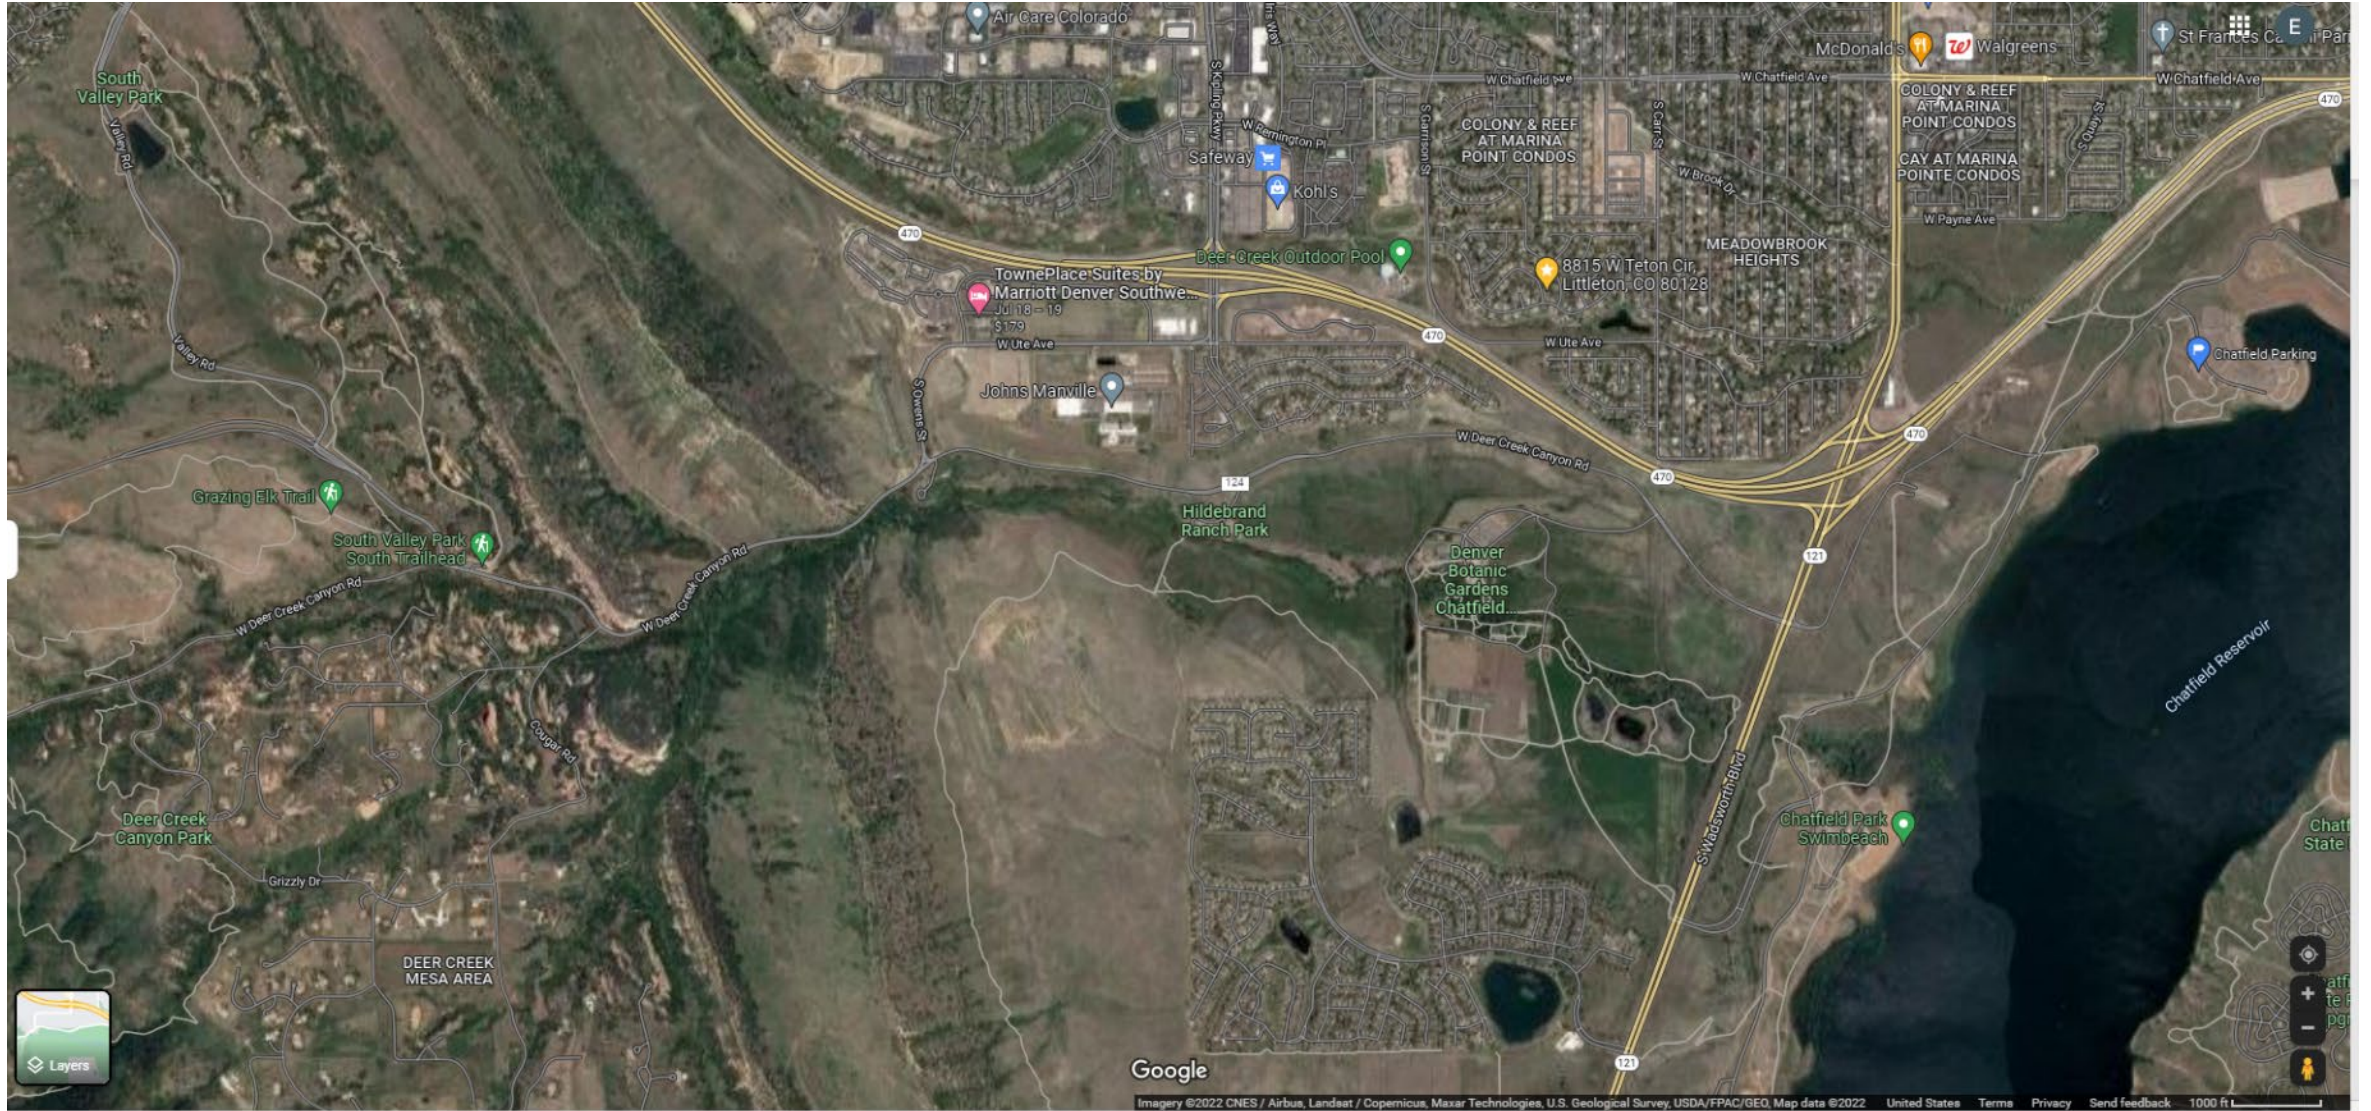

## Integrating Natural Areas Management with Small-Scale Agriculture & Restoration

Larry Vickerman  
Director

Chatfield Farms is located on the edge of the Denver Metro Area.

## National Register of Historic Places

Recently awarded  
Colorado State Historical  
Society funding to restore  
the ranch complex

160 years of agriculture on the site

# & riparian areas next to crop fields